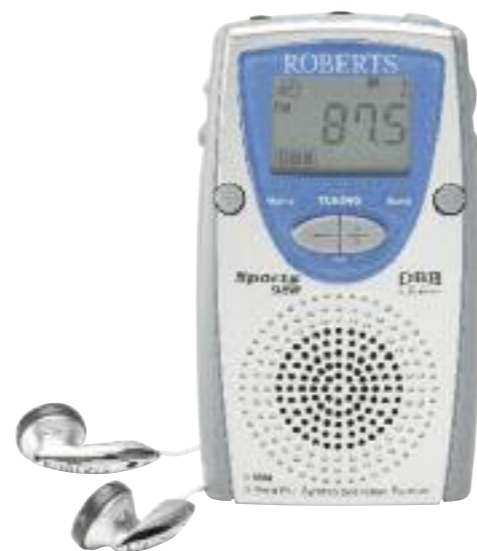

* batteries not included ** not including batteries

Personal range

Sports radio range

Sports 994

R9994

The world's first 3-band stereo personal radio with loudspeaker

- LW/MW/FM stereo wavebands
- Built-in loudspeaker
- FM stereo/mono switch
- Dial tuning system
- Stereo indicator • Tuning indicator
- Rotary volume and tuning controls
- Complete with earphones and belt clip
- Batteries* 2 x LR03 ('AAA' Size)
- Size (mm) 70(w) x 105(h) x 30(d)
- Weight 90g**

* batteries not included ** not including batteries

Sports 988

R9988

3-band PLL synthesised stereo personal radio with long wave and loudspeaker

- LW/MW/FM stereo wavebands • Integral loudspeaker
- 30 station presets • Auto tuning system • Deep bass boost
- 90 Minute auto power off • Stereo indicator • Low battery indicator
- FM stereo/mono switch • Earphones and removable belt clip
- Batteries* 2 x LR03 (AAA size) • Size (mm) 60(w) x 107(h) x 16(d)
- Weight 83g**

* batteries not included ** not including batteries

Sports 925

3-band battery portable radio

- LW/MW/FM wavebands • Dial tuning system • Power on indicator • LED tuning indicator
- Carrying strap • Headphone socket • Size (mm) 70(w) x 125(h) x 30(d)
- Batteries* 2xLR6/AA size • Weight 152g** * batteries not included ** not including batteries